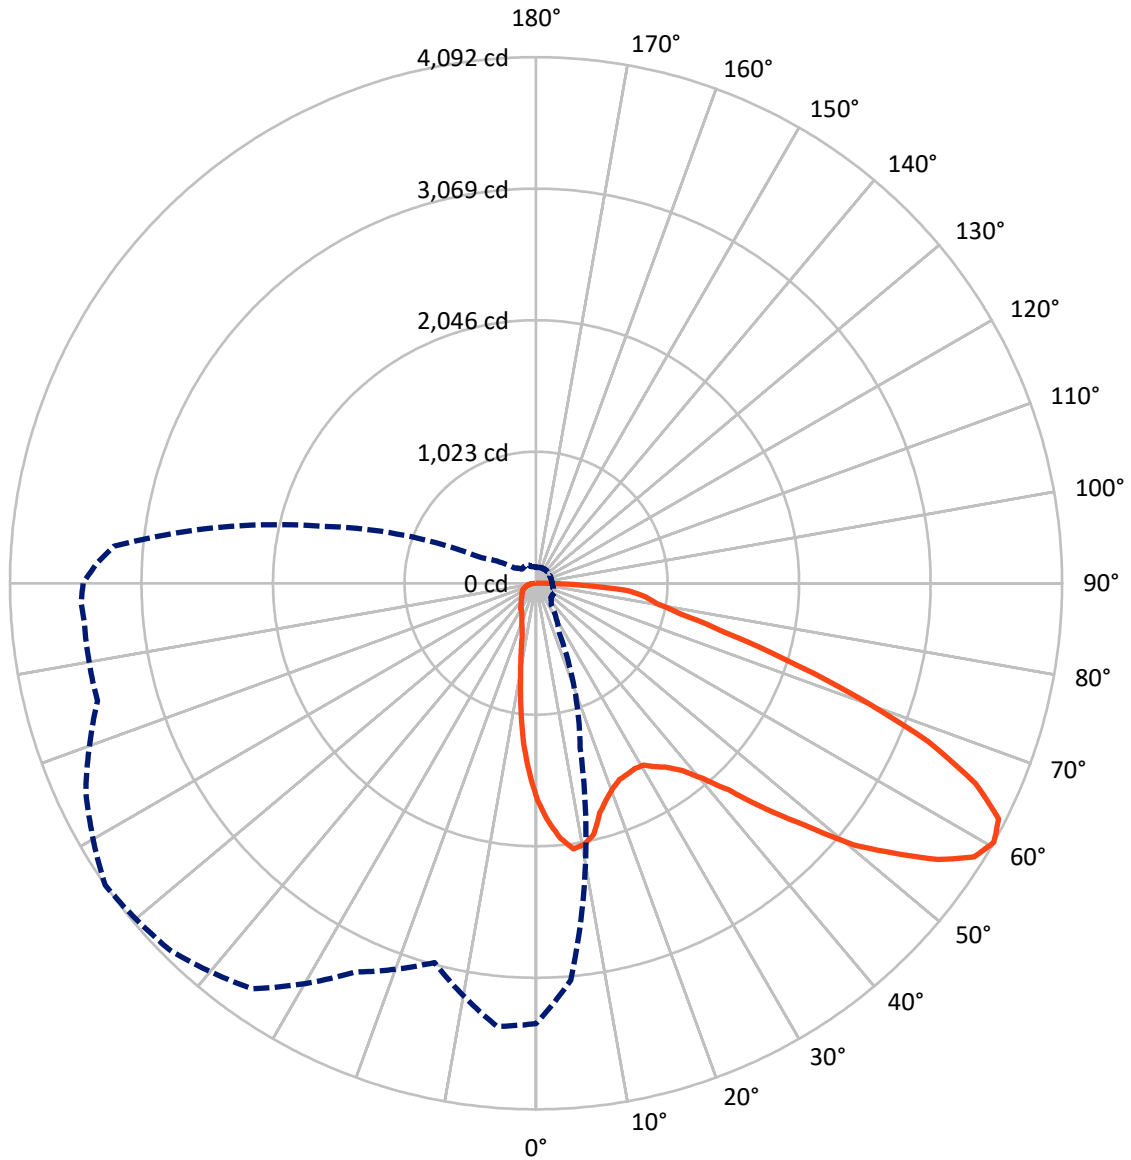

REPORT NUMBER: P676057
 CATALOG NUMBER: CCW-SA-1F-840-U-SLR

Iso-Footcandle Lines of Horizontal Illumination

× Max cd
 - - - 1/2 Max cd

Based on 15 foot mounting height. Maximum calculated value = 7.5 fc
 Type IV - Short - N/A

REPORT NUMBER: P676057
CATALOG NUMBER: CCW-SA-1F-840-U-SLR

Luminous Intensity Polar Plot

— Vertical Plane Through 305-Deg Lateral - - - Horizontal Cone Through 60-Deg Vertical

REPORT NUMBER: P676057
 CATALOG NUMBER: CCW-SA-1F-840-U-SLR