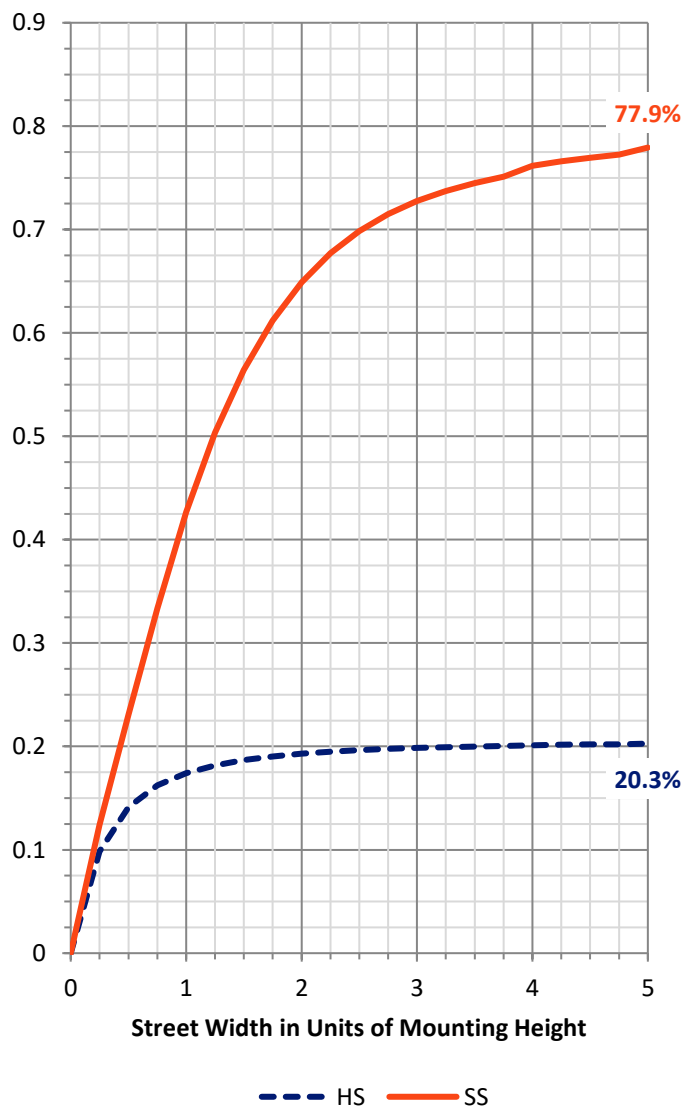

REPORT NUMBER: P676057
CATALOG NUMBER: CCW-SA-1F-840-U-SLR

FLUX DISTRIBUTION:

		Downward	Upward	Total
House Side	Lumens	1091.5	0.0	1091.5
	% Fixture	20.6	0.0	20.6
Street Side	Lumens	4213.4	0.0	4213.4
	% Fixture	79.4	0.0	79.4
Total	Lumens	5305.0	0.0	5305.0
	% Fixture	100.0	0.0	100.0

Coefficient of Utilization

ZONAL LUMENS:

Zone	Lumens	% Fixture
0°-10°	131.6	2.5
10°-20°	277.9	5.2
20°-30°	406.6	7.7
30°-40°	572.9	10.8
40°-50°	787.2	14.8
50°-60°	1072.9	20.2
60°-70°	1174.3	22.1
70°-80°	678.2	12.8
80°-90°	203.3	3.8
90°-100°	0.0	0.0
100°-110°	0.0	0.0
110°-120°	0.0	0.0
120°-130°	0.0	0.0
130°-140°	0.0	0.0
140°-150°	0.0	0.0
150°-160°	0.0	0.0
160°-170°	0.0	0.0
170°-180°	0.0	0.0
0°-90°	5305.0	100.0
0°-180°	5305.0	100.0