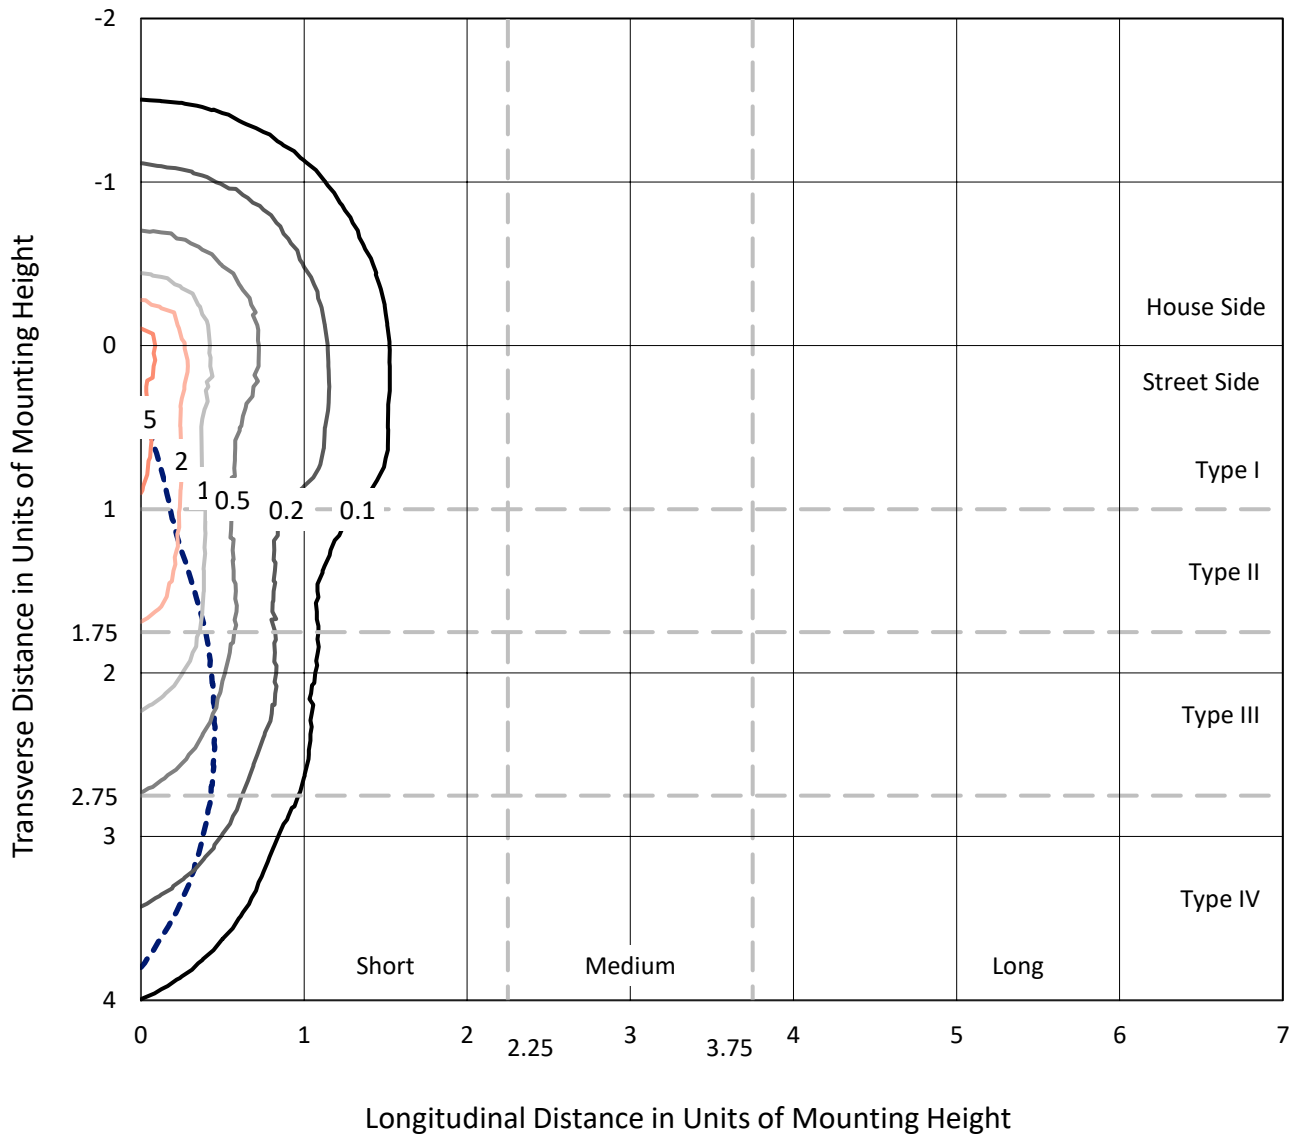

REPORT NUMBER: P676057
CATALOG NUMBER: CCW-SA-1F-840-U-SLR

Iso-Footcandle Lines of Horizontal Illumination

× Max cd
- - - 1/2 Max cd

Based on 15 foot mounting height. Maximum calculated value = 7.5 fc
Type IV - Short - N/A